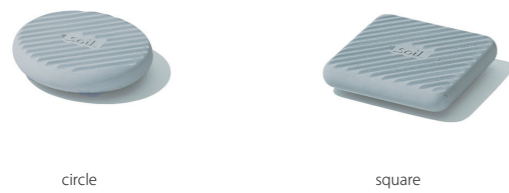

FRESHEN for trash can

REF. NO.	VARIATION	MOQ	WSP
JIS-L419	circle	2	€ 10.40
JIS-L420	square