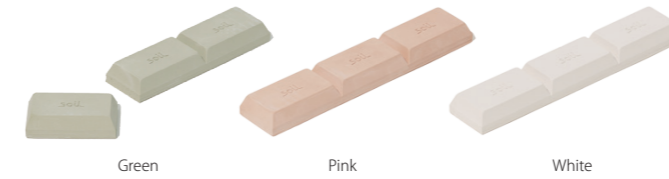

SOAP DISH square

REF. NO.	VARIATION	MOQ	WSP
JIS-B193GR	Green	2	€ 14.00
JIS-B193PK	Pink		
JIS-B193WH	White		

SOAP DISH for bath circle

REF. NO.	VARIATION	MOQ	WSP
JIS-B141GR	Green	2	€ 17.30
JIS-B141PK	Pink		
JIS-B141WH	White		

SOAP DISH for bath square

REF. NO.	VARIATION	MOQ	WSP
JIS-B197GR	Green	2	€ 17.30
JIS-B197PK	Pink		
JIS-B197WH	White		

GEM BATH MAT

REF. NO.	VARIATION	MOQ	WSP
JIS-B336	M	1	€ 45.00
JIS-B370	standard	1	€ 66.00

DRYING BOARD light

REF. NO.	VARIATION	MOQ	WSP
JIS-K393	M	1	€ 38.00
JIS-K394	L	1	€ 54.00

CHA-SAJI

REF. NO.	VARIATION	MOQ	WSP
JIS-K263GR	Green	2	€ 9.00
JIS-K263PK	Pink		
JIS-K263WH	White		

COCHA-SAJI

REF. NO.	VARIATION	MOQ	WSP
JIS-K313GR	Green	2	€ 9.70
JIS-K313PK	Pink		
JIS-K313WH	White		

DRYING BLOCK

REF. NO.	VARIATION	MOQ	WSP
JIS-K089GR	Green	2	€ 8.30
JIS-K089PK	Pink		
JIS-K089WH	White		

DRYING BLOCK large

REF. NO.	VARIATION	MOQ	WSP
JIS-K242GR	Green	1	€ 9.00
JIS-K242PK	Pink		
JIS-K242WH	White		