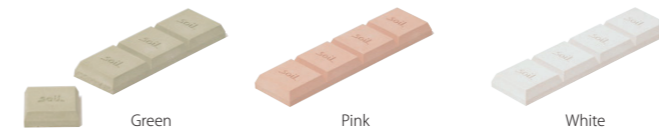

SOAP DISH for bath square

REF. NO.	VARIATION	MOQ	WSP
JIS-B197GR	Green	2	€ 17.30
JIS-B197PK	Pink		
JIS-B197WH	White		

GEM BATH MAT

REF. NO.	VARIATION	MOQ	WSP
JIS-B336	M	1	€ 45.00
JIS-B370	standard	1	€ 66.00

DRYING BOARD light

REF. NO.	VARIATION	MOQ	WSP
JIS-K393	M	1	€ 38.00
JIS-K394	L	1	€ 54.00

CHA-SAJI

REF. NO.	VARIATION	MOQ	WSP
JIS-K263GR	Green	2	€ 9.00
JIS-K263PK	Pink		
JIS-K263WH	White		

COCHA-SAJI

REF. NO.	VARIATION	MOQ	WSP
JIS-K313GR	Green	2	€ 9.70
JIS-K313PK	Pink		
JIS-K313WH	White		

DRYING BLOCK

REF. NO.	VARIATION	MOQ	WSP
JIS-K089GR	Green	2	€ 8.30
JIS-K089PK	Pink		
JIS-K089WH	White		

DRYING BLOCK large

REF. NO.	VARIATION	MOQ	WSP
JIS-K242GR	Green	1	€ 9.00
JIS-K242PK	Pink		
JIS-K242WH	White		